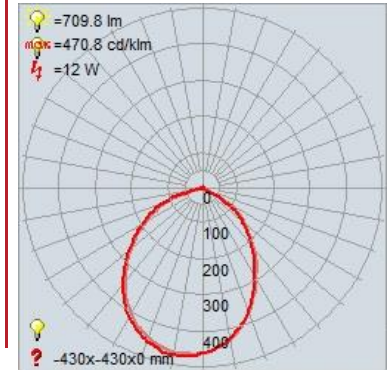

IES FILE

In addition to Access Lighting's purchase and warranty terms and conditions, by signing below or placing an order, you agree that you are authorized to bind the entity placing any order and acknowledge the following: All of sizes and measurements are approximate and all images are for illustrative purposes only. In the event of an inconsistency, the "Product Measurements" section controls. There also may be slight differences in the colors and designs compared to the displayed and printed images.

Signature: _____

Print Name _____ Date: _____

Toll Free 800-828-5483 www.AccessLighting.com
301 Piedmont Grove Park, Suite A, Greenville, SC 29611

** NOTE: All measurements are rounded up to the 1/4 inch. There is no warranty on any replaceable bulbs, even if included with the fixture.
Copyright Access Lighting Corp. All information is subject to change without notice. 5/29/2024 20382LEDDMG-BL.pdf