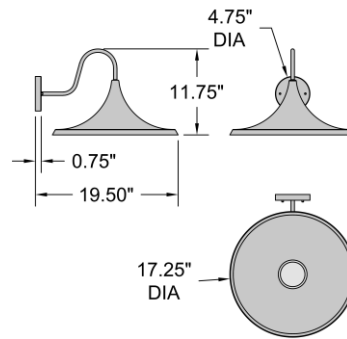

Stock Code: **20382LEDDMG-BL**

Collection: Pella

PRODUCT INFORMATION

Base: 20382	Parent: 20382LEDDMG
Mounting Type: Wall	UPC: 641594251913
Finish: Black	
Diffuser: N/A	

PRODUCT MEASUREMENTS

FIXTURE**	BACKPLATE / CANOPY**
Length:	Length
Width: 17.25"	Width:
Diameter	Diameter: 4.75"
Height: 11.75"	Height: .75"
Extension: 19.5"	
Overall Height:	

TECHNICAL SPECIFICATIONS

SPECIFICATIONS

Frame Material: Aluminum	
Diffuser Material: N/A	
Lamping Type: SSL (Dedicated LED)	Jbox: Standard
Lamping Base: SSL	Lamp Wattage: 12 W
Lamp Quantity: 1	Total Wattage: 12 W
Voltage: 120v	Lamps Included: Yes

PHOTOMETRICS

Dimmable: Yes	Nominal Lumens: 1200 Lm
CRI: 90	Delivered Lumens: 709 Lm
CCT: 3000K	
Recommended Dimmers:	

ADDITIONAL NOTES

Project Name: _____

Location: _____

Type: _____

Quantity: _____

Notes: _____

LINE DRAWING

IES FILE

In addition to Access Lighting's purchase and warranty terms and conditions, by signing below or placing an order, you agree that you are authorized to bind the entity placing any order and acknowledge the following: All of sizes and measurements are approximate and all images are for illustrative purposes only. In the event of an inconsistency, the "Product Measurements" section controls. There also may be slight differences in the colors and designs compared to the displayed and printed images.