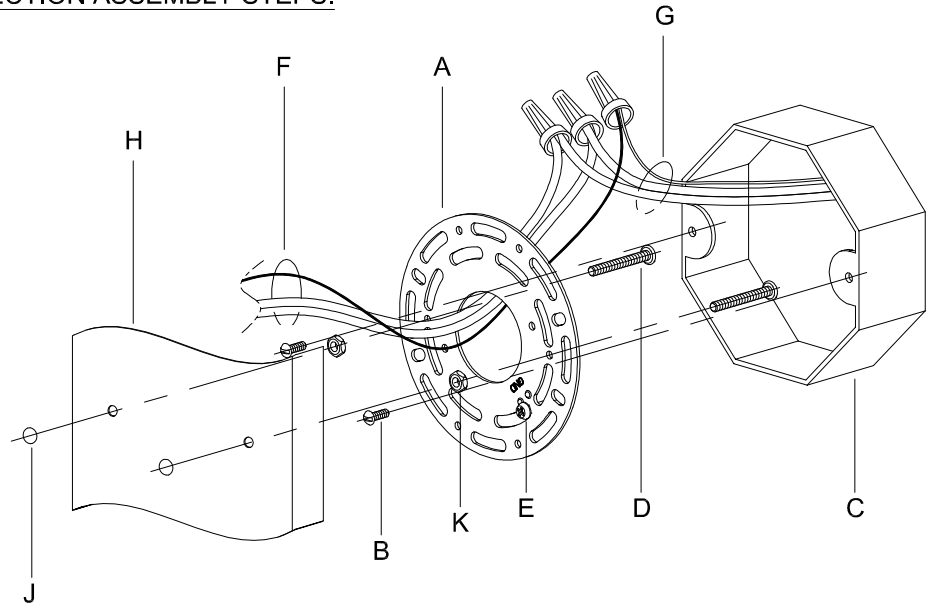

CAUTION: Read instructions carefully and turn electricity off at main circuit breaker panel before beginning installation.

710013

WARNING - If any Special Control Devices are used with this Fixture, Follow the Instructions Carefully to assure full compliance with N.E.C. requirements. If there are any questions, contact a Qualified Electrical Contractor.

CAUTION - All glass is fragile, use care when handling Glass component(s) and or Lamp(s).

CANOPY MOUNTING & WIRE CONNECTION ASSEMBLY STEPS:

1. D,E → A
2. K → D
3. B,A → C
4. F → G
5. H,J → D

FIXTURE ASSEMBLY STEPS: