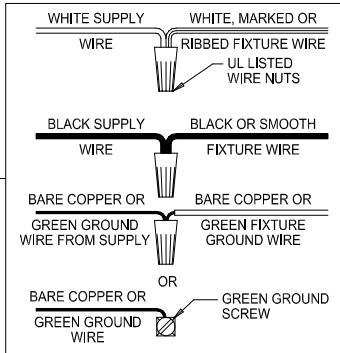

CAUTION: Read instructions carefully and turn electricity off at main circuit breaker panel before beginning installation.

710013

WARNING - If any Special Control Devices are used with this Fixture, Follow the Instructions Carefully to assure full compliance with N.E.C. requirements. If there are any questions, contact a Qualified Electrical Contractor.

CAUTION - All glass is fragile, use care when handling Glass component(s) and or Lamp(s).

CANOPY MOUNTING & WIRE CONNECTION ASSEMBLY STEPS:

1. D,E → A
2. K → D
3. B,A → C
4. F → G
5. H,J → D

FIXTURE ASSEMBLY STEPS: