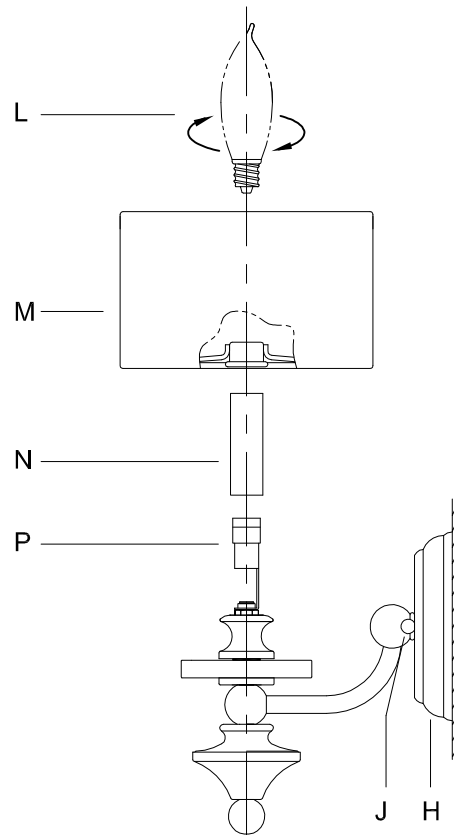

CAUTION: Read instructions carefully and turn electricity off at main circuit breaker panel before beginning installation.

710013

*****

WARNING - If any Special Control Devices are used with this Fixture, Follow the Instructions Carefully to assure full compliance with N.E.C. requirements. If there are any questions, contact a Qualified Electrical Contractor.

WARNING - This product contains chemicals known to the State of California to cause cancer, birth defects and /or other reproductive harm. Thoroughly wash hands after installing, handling, cleaning, or otherwise touching this product.

CAUTION - All glass is fragile, use care when handling Glass component(s) and or Lamp(s).

*****

CANOPY MOUNTING & WIRE CONNECTION ASSEMBLY STEPS:

1. D,E → A
2. K → D
3. B,A → C
4. F → G
5. H,J → D

*****

FIXTURE ASSEMBLY STEPS:

1. N → P
2. M → N
3. L → P

B, C, G & L
(NOT FURNISHED)
(NO INCLUIDA)
(NON FOURNIE)